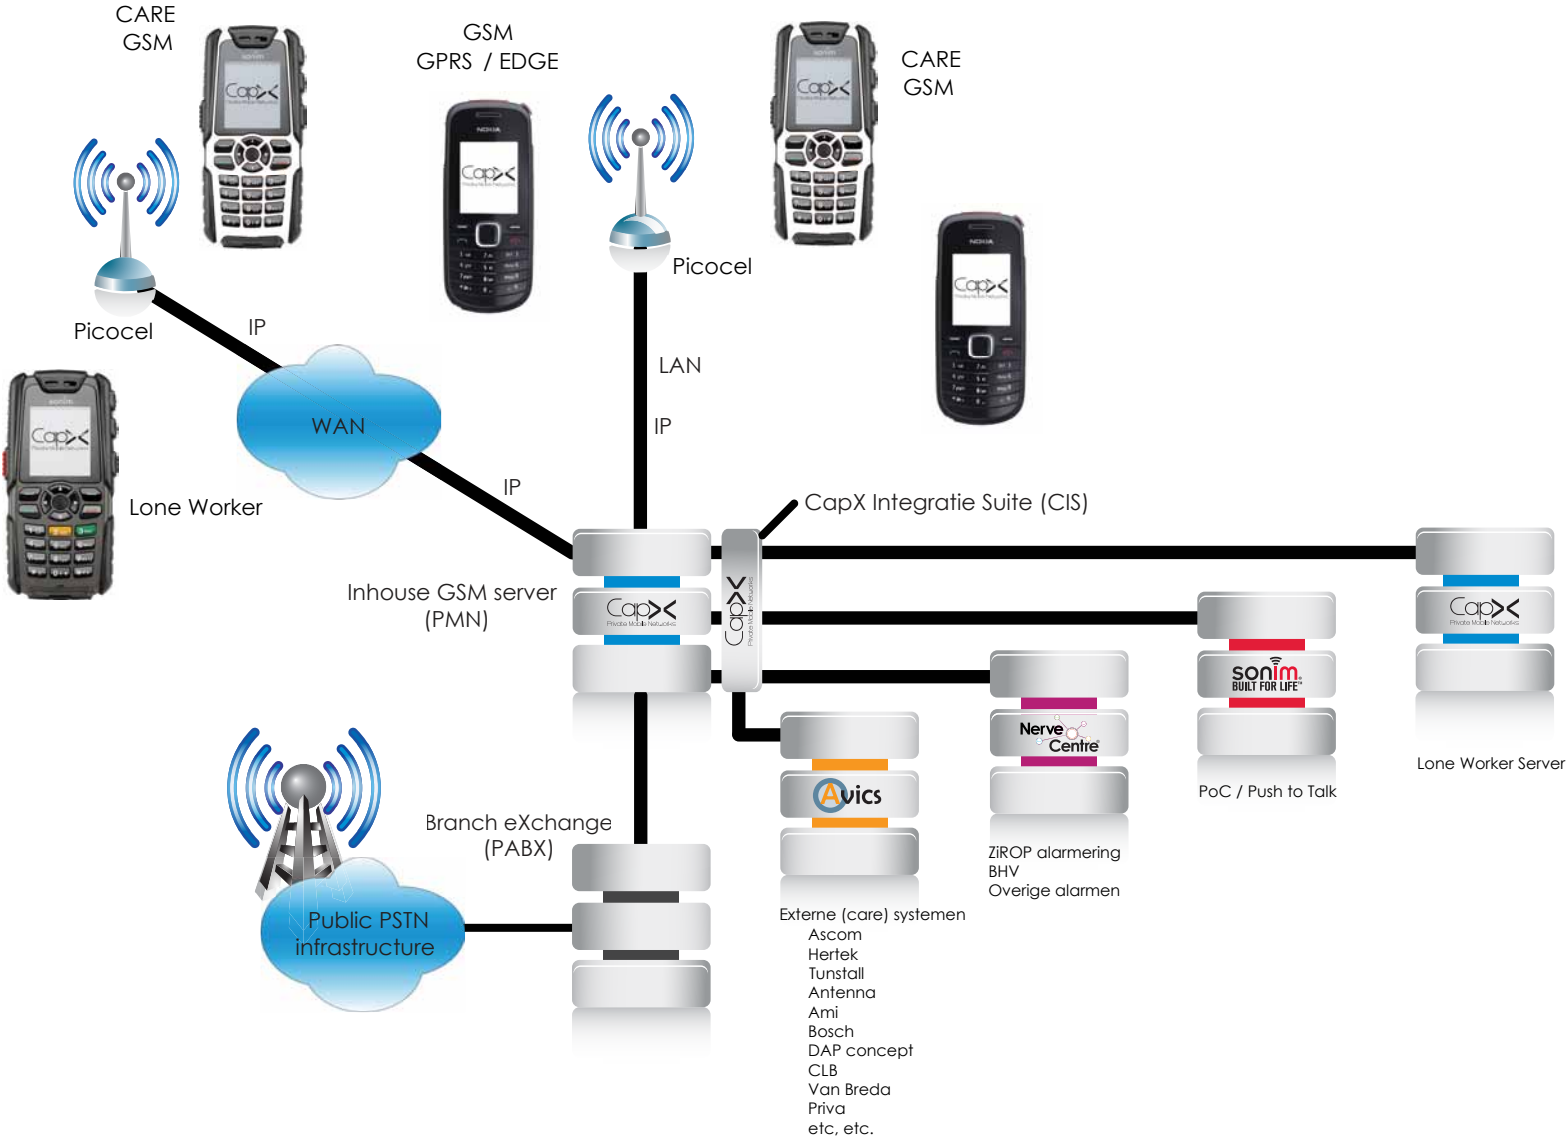

2009 2010 2011 2012

Solution overview

Solution Overview

Applicaties	BHV teams	Verzorging	Ziekenhuizen ZIROP	GGZ	Industrie
CapX PMN Integratie Suite	✓	✓	✓	✓	✓
CapX Lone Worker Server	✓		✓ *ZIROP	✓	✓
Avics Qura		✓	✓	✓	✓
Nerve Centre	✓		✓ *ZIROP		✓
Sonim PoC Server	✓		✓ *ZIROP	✓	✓
Faciliteiten					
Tekst Paging over GSM	✓	✓	✓	✓	✓
Push to Talk	✓		✓ *ZIROP		✓
Locatie detectie	✓	✓	✓	✓	✓
Man Down	✓			✓	✓
Non Movement	✓			✓	✓
Versnellingsmeting					✓
Presence	✓				✓
GSM Handset	Sonim Sentinel	Sonim XP 3.20 Care	Sonim XP 3.20 Cure	Sonim Sentinel	Sonim Sentinel
					